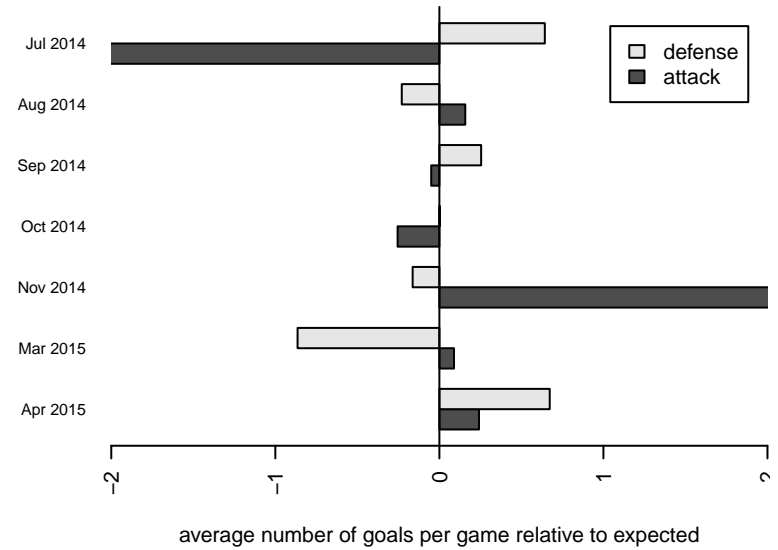

Performance relative to 13 month average