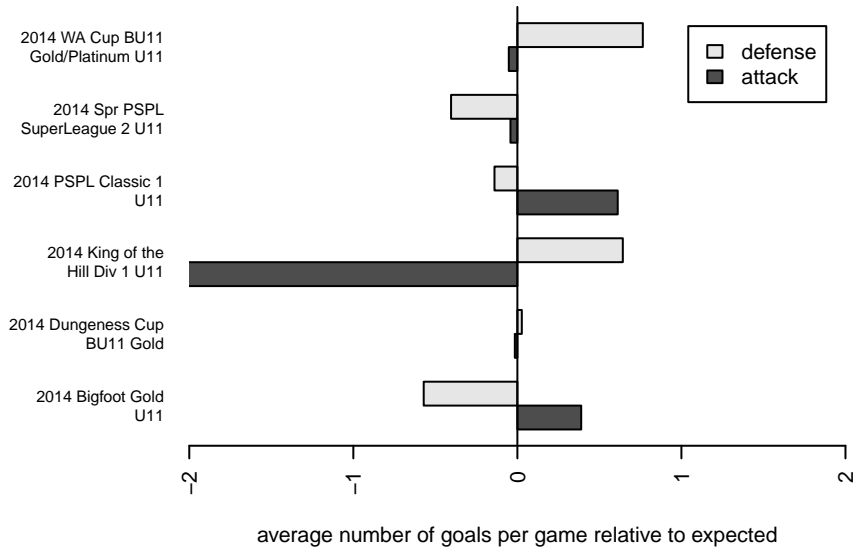

Performance relative to 13 month average