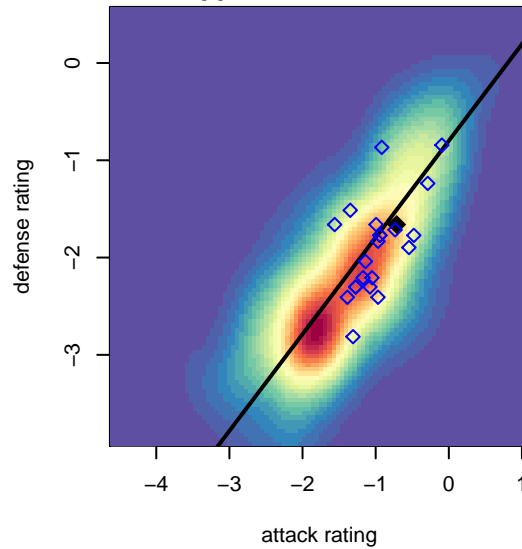

**attack and defense rating
relative to others at age
and all opponents in last 13 months**