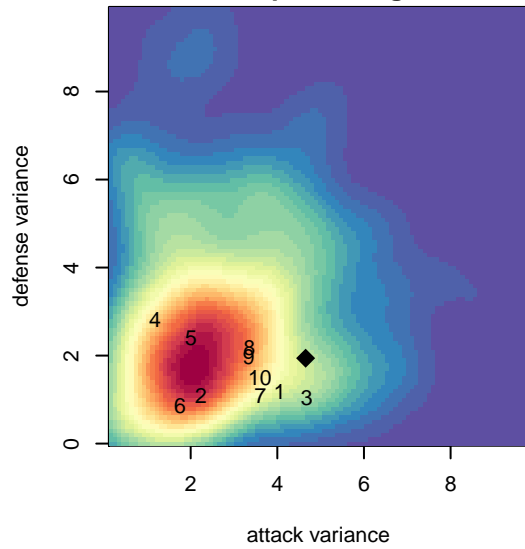

WPFC Fury Black B03

Franklin Pierce SC
 Tacoma, WA
 B03 total strength=455
 attack=0.49 defense=0.19
 fall league = PSPL Classic 1 U11
 spr league = Spr PSPL SuperLeague 2 U11

alt names used:
 WPFC FURY B03 BLACK (WA)
 FP Fury B03 Black
 FPSC Fury B03 Black
 FP Fury B03 Black
 FPSC Fury B03 Black
 FPSC FURY B03 BLACK (WA)

Venues played:
 2014 King of the Hill Div 1 U11
 2014 Dungeness Cup BU11 Gold
 2014 Bigfoot Gold U11
 2014 PSPL Classic 1 U11
 2014 Spr PSPL SuperLeague 2 U11
 2014 WA Cup BU11 Gold/Platinum U11

**attack and defense variance (black dot)
relative to other teams
and top 10 in region**