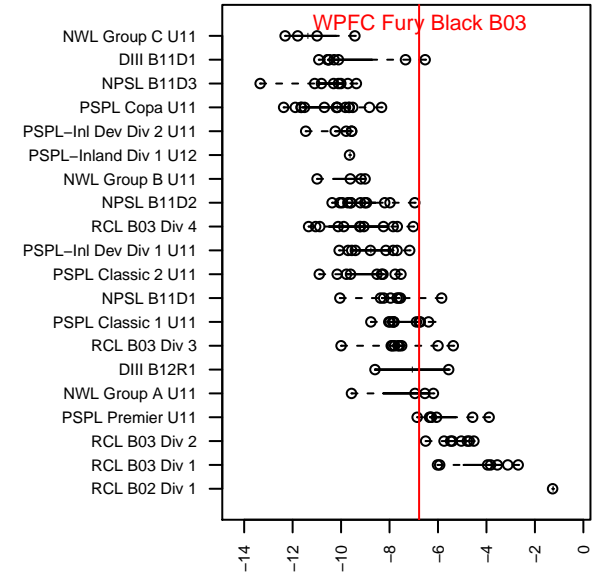

**attack and defense rating
relative to others at age
and all opponents in last 13 months**