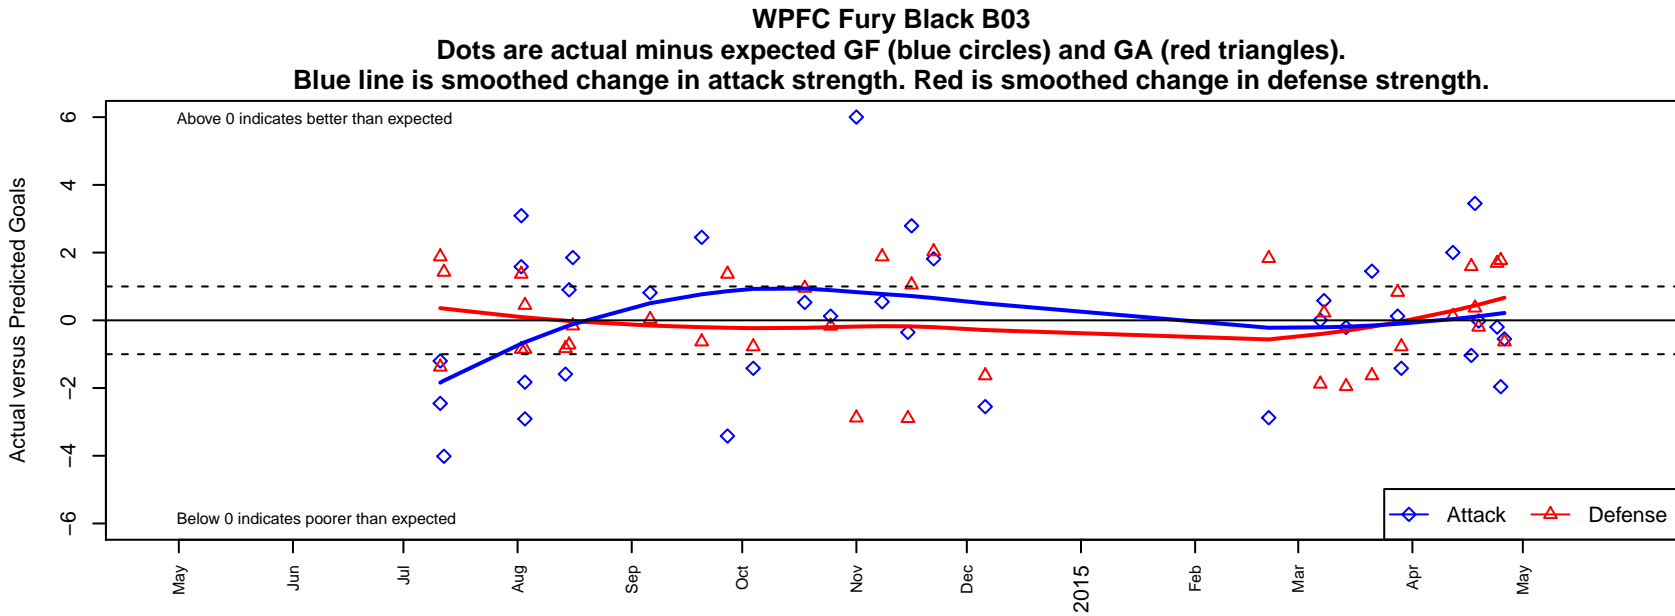

WPFC Fury Black B03

Franklin Pierce SC
 Tacoma, WA
 B03 total strength=455
 attack=0.49 defense=0.19
 fall league = PSPL Classic 1 U11
 spr league = Spr PSPL SuperLeague 2 U11

alt names used:
 WPFC FURY B03 BLACK (WA)
 FP Fury B03 Black
 FPSC Fury B03 Black
 FP Fury B03 Black
 FPSC Fury B03 Black
 FPSC FURY B03 BLACK (WA)

Venues played:
 2014 King of the Hill Div 1 U11
 2014 Dungeness Cup BU11 Gold
 2014 Bigfoot Gold U11
 2014 PSPL Classic 1 U11
 2014 Spr PSPL SuperLeague 2 U11
 2014 WA Cup BU11 Gold/Platinum U11

**attack and defense variance (black dot)
relative to other teams
and top 10 in region**